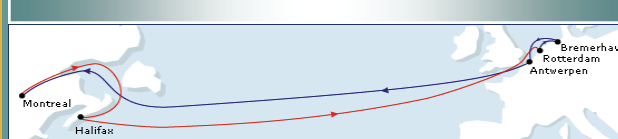

Southbound from/to	NYK	SAV	JAX	MIA	Arrives	Departs	Terminal
Kingston, JM	13	15	16	18	Mon	Tue	APM
Rio Haina, DO	11	13	14	16	Wed	Wed	HAJ
Phillipsburg, AN	9	11	12	14	Fri	Sat	PHL
Vieux Fort, IC	7	9	10	12	Sat	Sun	VFX
Bridgetown, BB	7	9	10	12	Sun	Mon	BGI
Point a Pitre, GP	5	7	8	10	Sun	Mon	GMG

Westbound from/to	MTR	HAL	Arrives	Departs	Terminal
Rotterdam, NL	13	19	Mon	Tue	CT2
Bremerhaven, DE	12	18	Thurs	Thurs	ATM
Antwerpen, BE	10	16	Sun	Mon	PSA

Eastbound from/to	ROT	BRV	ANT	Arrives	Departs	Terminal	Cargo Cut Off
Montreal, CA	14	15	17	Thurs	Sat	Pier 62	Wed @ 15:30
Halifax, CA	8	9	11	Sat	Sat	HLT	Fri @ 08:00