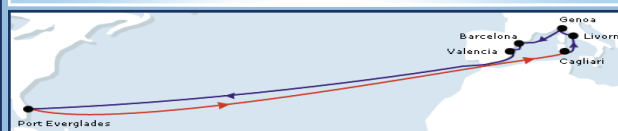

TRANSATLANTIC CONTINUED

AMERIGO 2 (FLORIDA SHUTTLE)

Vessel Capacity 7x 3200 TEUs

Westbound to/from	PEF	Arrives	Departs	Terminal
Cagliari, IT	21	Mon	Tue	CICT
Livorno, IT	19	Wed	Thu	TDT
Genoa, IT	17	Fri	Fri	VTE
Barcelona, ES	15	Mon	Mon	TCB
Valencia, ES	13	Wed	Wed	TCV

Eastbound to/from	CAG	LIV	GOA	BCN	VLC	Arrives	Departs	Terminal	US Cargo Cut Off
Port Everglades, FL	13	15	17	20	21	Tues	Wed	PET	Mon @ 3:00