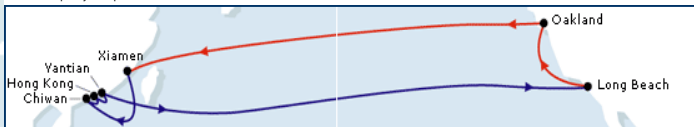

#### COLUMBUS LOOP

(Asia to/from US Pacific Northwest)

Vessel Capacity 15 ships x 6500 TEUs

Eastbound From/To	SEA	VAN	Arrives	Departs	Westbound From/To	NYK	ORF	SAV	Arrives	Departs
Tanjung Pelepas, MY	20	22	Mon	Tue	Yokohama, JP	31	34	37	Tue	Tue
Hong Kong, HK	16	18	Fri	Sat	Shanghai, CN	28	31	34	Fri	Sat
Yantian, CN	15	17	Sat	Sun	Ningbo, CN	25	28	31	Mon	Mon
Shanghai, CN (WQ)	13	15	Tue	Tue	Hong Kong, HK	24	27	30	Mon	Tue
Shanghai, CN (YS)	12	14	Wed	Thu	Yantian, CN	20	23	26	Fri	Sat
Pusan, KR	9	11	Fri	Sat	Tanjung Pelepas, MY	23	25	28	Wed	Wed

Eastbound From/To	TPP	HKG	YTN	SHA	PUS	Arrives	Departs	Terminal	U.S. Cargo Cut Off
New York, NY	35	39	40	42	46	Mon	Tue	MSL	Sat @ 8:00
Norfolk, VA	33	37	38	40	44	Thu	Fri	NIT	Mon @ 4:00
Savannah, GA	30	34	35	37	41	Sat	Sun	GPA	Wed @ 22:00

Westbound From/To	YOK	SHA	NGB	HKG	YTN	TPP	NYK	Arrives	Departs	Terminal	U.S. Cargo Cut Off
Seattle, WA	15	17	19	21	22	26	49	Sun	Tue	T18	Thu @ 17:00
Vancouver, CA	12	14	16	18	19	23	46	Tue	Thu	DLP	Sun @ 2:00

#### PEARL RIVER EXPRESS

(South China / US West Coast)

Vessel Capacity 6 ships x 6837 TEUs

Eastbound To/From	LGB	OAK	Arrives	Departs	Terminal
Xiamen, CN	16	20	Sun	Sun	XRT
Chiwan, CN	15	19	Mon	Tues	KFT
Hong Kong, HK	14	18	Tues	Wed	HIT
Yantian, CN	13	17	Wed	Wed	YCT