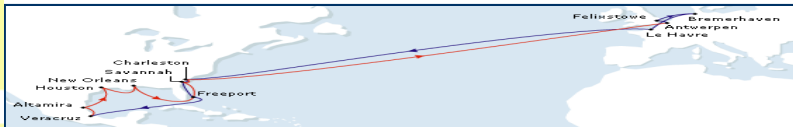

## VICTORY BRIDGE (US East & Gulf Coast to/from North Europe)

Vessel Capacity 11 ships x 5524 TEUs

Westbound From/To	CHS	SAV	FRE	VER	ATM	HOU	MSY	Arrives	Departs	Terminal
Antwerp, BE	15	17	19	23	24	27	29	Tue	Wed	MSC
Felixstowe, GB	14	16	18	22	23	26	28	Thu	Fri	TTY
Bremerhaven, DE	13	15	17	21	22	25	27	Sat	Sun	MSC
Le Havre, FR	11	13	15	19	20	23	25	Mon	Tue	D22

Eastbound From/To	ANR	FXT	BRV	LEH	Arrives	Departs	Terminal	U.S. Cargo Cut Off
Vera Cruz, MX	24	25	26	28	Fri	Sat	ICA	Wed @ 19:00
Altamira, MX	23	24	25	27	Sun	Mon	IPM	Fri @ 21:00
Houston, TX	20	21	22	24	Tue	Thu	BAY	Sat @ 16:30
New Orleans, LA	18	19	20	22	Fri	Sat	CCT	Wed @ 19:00
Freeport, BS	14	15	16	18	Tue	wed	FCT	Sun @ 9:00
Savannah, GA	12	13	14	16	Thu	Thu	GPA	Tue @ 6:00
Charleston, SC	11	12	13	15	Fri	Sat	WWT	Wed @ 14:00

## NORTH SOUTH LINES