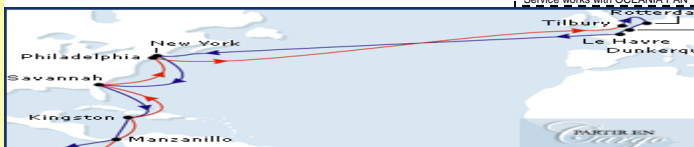

ATLANTIC PAD (RTW)

(US Northeast to/from North Europe)

Vessel Capacity 6 ships x 2000 TEUs

Eastbound From/To	TIL	RTM	DKK	LEH	Arrives	Departs	Terminal	U.S. Cargo Cut Off
Manzanillo, PA	16	17	19	20	Fri	Sat	MIT	
Kingston, JM	14	15	17	18	Sun	Sun	APM	
Savannah, GA	11	12	14	15	Wed	Wed	GPA	1 day prior @ 16:00
Philadelphia, NJ	9	10	12	13	Fri	Fri	PAC	1 day prior @ 16:00

Westbound From/To	NYK	SAV	KIN	MIT	Arrives	Departs	Terminal
Tilbury, GB	12	14	18	20	Sun	Sun	TSC
Rotterdam, NL	11	13	17	19	Tue	Tue	ECT
Dunkerque, FR	10	12	16	18	Thu	Thu	D21
Le Harve, FR	9	11	15	17	Sat	Sat	TDF