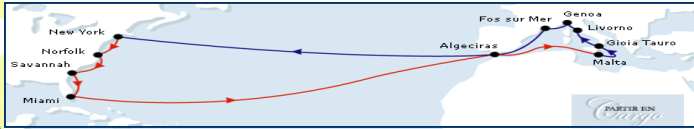

EAST WEST LINES

AMERIGO

(Mediterranean to/from US East Coast)

Vessel Capacity 6 ships x 3002 TEUs

Westbound From/To	NYC	ORF	SAV	MIA	Arrives	Departs	Terminal
Malta, MT	19	21	23	25	Mon	Tue	MLA
Gioia Tauro, IT	18	20	22	24	Tue	Wed	GIT
Livorno, IT	16	19	21	23	Thu	Fri	DRS
Genoa, IT	15	17	19	21	Fri	Sat	VTE
Fos Sur Mer, FR	13	15	17	19	Mon	Mon	D21
Algeiras, ES	10	12	14	16	Thu	Fri	MAE

Eastbound From/To	MLA	GIT	LIV	GOA	FOS	ALG	Arrives	Departs	Terminal	U.S. Cargo Cut Off
New York, NY	22	23	24	26	28	31	Sun	Mon	MSL	Fri @ 16:00
Norfolk, VA	20	21	22	24	26	29	Tue	Tue	MAT	Mon @ 16:00
Savannah, GA	18	19	20	22	24	27	Thu	Thu	GPA	Wed @ 16:00
Miami, FL	16	17	18	20	22	25	Sat	Sat	UNI	Fri @ 16:00