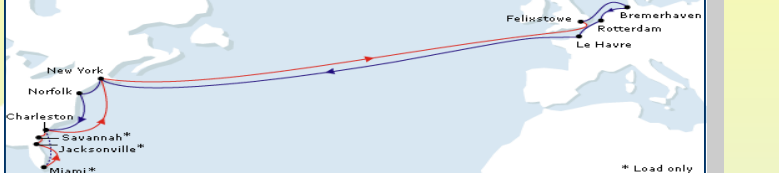

North American Service Profile Spring 2010

LIBERTY BRIDGE 1 (North Europe to/from US Northeast)

Vessel Capacity 13 ships x 4687 TEUs

Eastbound From/To	FXT	BRV	RTM	LEH	NYC	ORF	CHS	Arrives	Departs	Terminal	U.S. Cargo Cut Off
Miami, FL	17	18	20	21	30	32	34	Thu	Fri	UNI	Wed @ 15:00
Jacksonville, FL	15	16	18	19	28	30	32	Sat	Sat	TRA	Fri @ 1:00
Savannah, GA	15	16	18	19	28	30	32	Sun	Sun	GPA	Fri @ 21:00
Charleston, SC	14	15	17	18	27	29	31	Mon	Mon	WWT	Sun @ 1:00
New York, NY	11	12	14	15	24	26	28	Wed	Thu	MHR	Tue @ 1:00

Westbound From/To	NYK	ORF	CHS	Arrives	Departs	Terminal
Felixstowe, GB	13	15	17	Mon	Mon	TTY
Bremerhaven, DE	12	14	16	Tue	Wed	EUR
Rotterdam, NL	10	12	14	Thu	Fri	DDE
Le Havre, FR	9	11	13	Sat	Sat	TPO