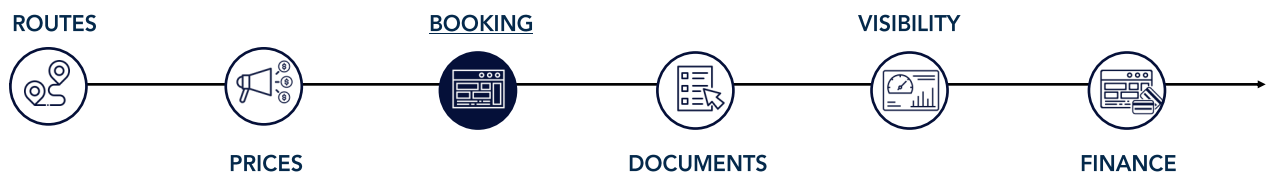

ONE PLACE, ONE CLICK

MY CMA CGM

MY ANL MY APL MY CNC

CLICK & BOOK

THE FASTEST WAY TO PLACE YOUR BOOKING

CLICK & BOOK allows you to easily place bookings (Door, Ramp or Port) for one or multiple types of cargo: dry, reefer - operating/non-operating - and hazardous.

YOUR DIGITAL JOURNEY

1. Access this feature through "My CMA CGM*" > "Quick Access" > "Request Booking".
2. Create a new booking, reuse a previous one or select a template.
3. Complete your booking with value added-services from CMA CGM+.
4. Receive a notification that your booking has been placed.