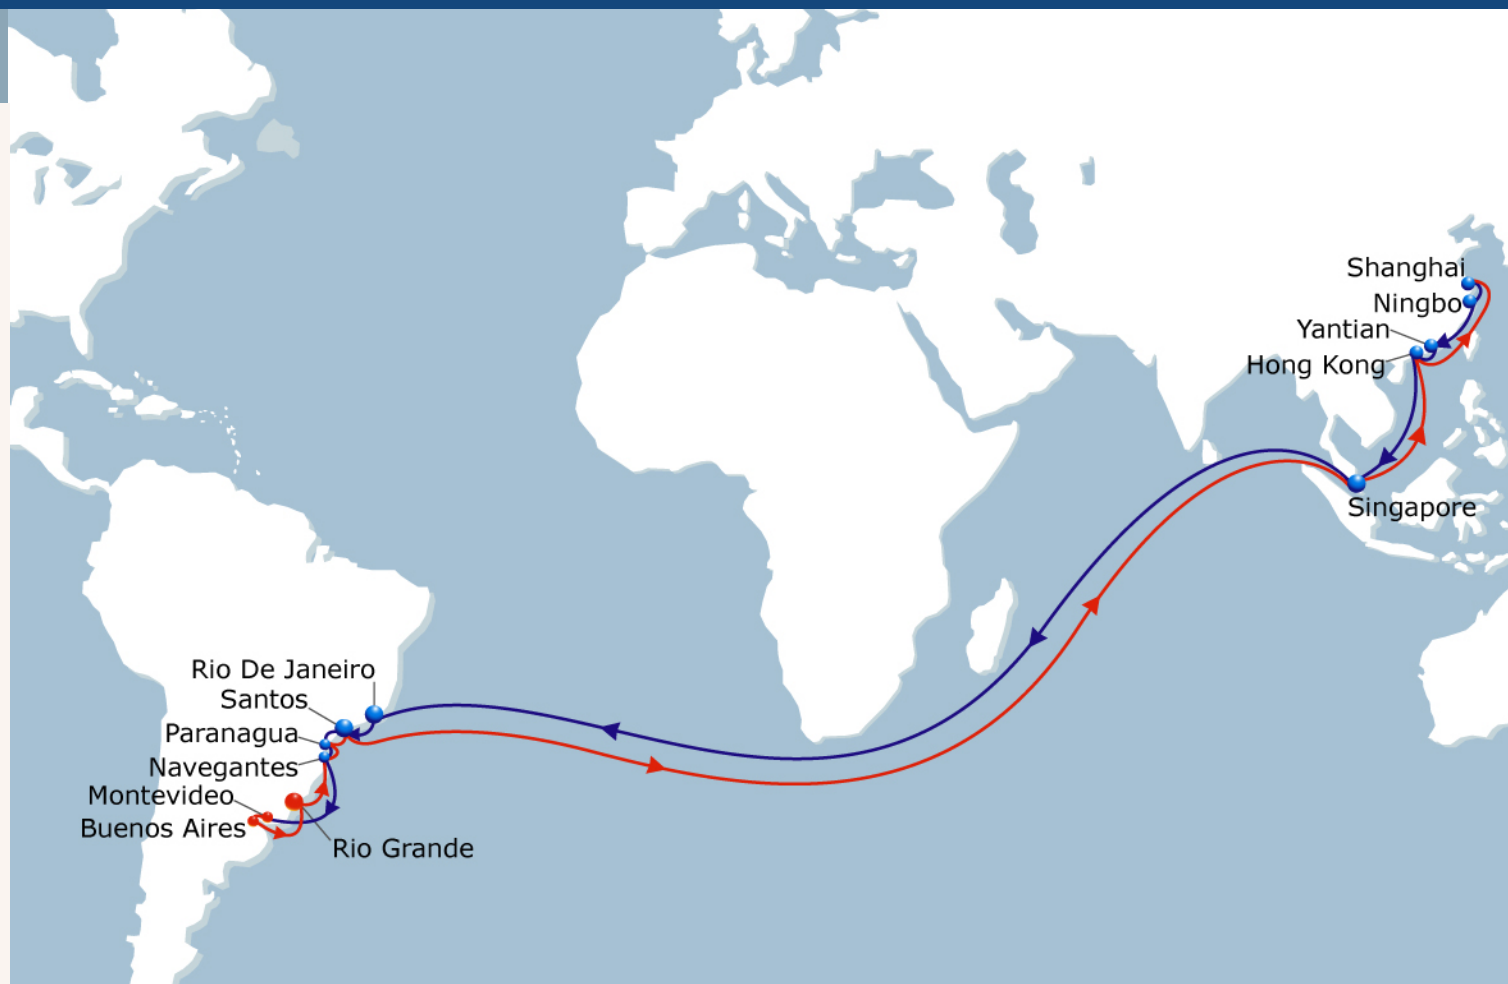

Asia South America East Coast 1

Asia - East Coast South America

Forces de la Ligne

Westbound direct service from Korea, China and South East to Brazil

Eastbound service from Brazil (Itajai, Paranagua, Santos & Sepetiba) to Coega (SAF) and to Asia

Liaisons Principales

- South East Asia in house feeder relay via Tanjung Pelepas and Singapore
- In house feeder relay from Japan via Pusan & HKG and from Taiwan via HKG

Asia South America East Coast 1

Asia - East Coast South America

Chiffres Clés

Fréquence: Toutes les semaines
 Escales: 17
 Nombre de Navires: 12
 Durée: 84