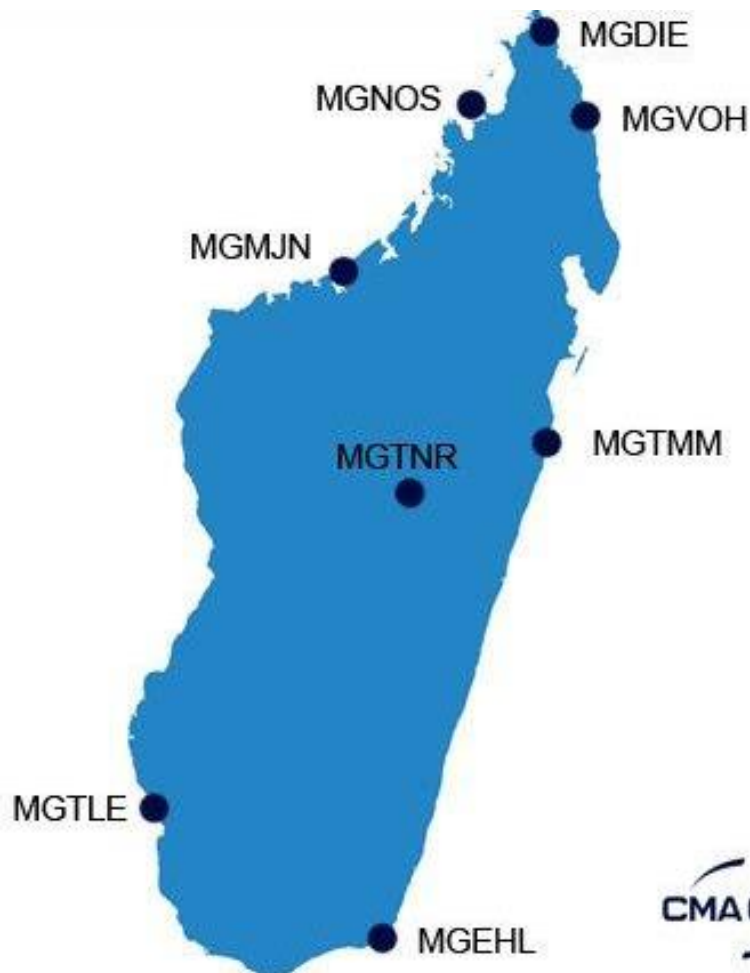

MGNOS : Nosy Be (Bolloré)

Immeuble MUFADDAL CENTER
Room N° 250 – 1ère étage, Rue Galleni
207 – Nosy Be
Tél : +261 33 37 850 57
Houssen.sahandy@bolllore.com

MGMJN : CMA CGM Majunga

Immeuble Ny Havana
Bâtiment C3 rue Henri Palu
401 – Majunga
Tél : +261 20 62 247 84
MAH.RRAKOTOARINARIVO@cma-cgm.com

MGTNR : CMA CGM Antananarivo

Immeuble Fitaratra
Ankorondrano, 3ème étage aile droite
101 – Antananarivo
Tél : +261 20 22 499 08
tnr.sales@cma-cgm.com

MGTLE : CMA CGM Tuléar

Avenue de France, route du port
Enceinte Comato, Mahavatse II
601 – Tuléar
Tél : +261 20 94 429 49
TLE.JRAKOTOSON@cma-cgm.com

MGDIE : Diego Suarez (Bolloré)

Agence Bolloré Diego
8 Joffre Street - Antsiranana
201 – Diego Suarez
Tél : +261 20 82 231 09
Brice.ratovoalison@bolllore.com

MGVOH : Vohémar (Bolloré)

Agence Bolloré Vohémar
Lot A 47 Andranomasikely II
209 – VOHEMAR
Tél : +261 32 07 212 03
cassim.jiama@bolllore.com

MGTMM : CMA CGM Tamatave

Rue Paul Doumer
Ampasimazava
501 – Tamatave
Tél : +261 20 53 359 49/66
tmm.sales@cma-cgm.com

MGEHL : CMA CGM Ehoala

Villagermeil
rue Maréchal le Foch
614 – Fort Dauphin
Tél : +261 32 07 359 83
EHL.ASAMBOTIANA@cma-cgm.com